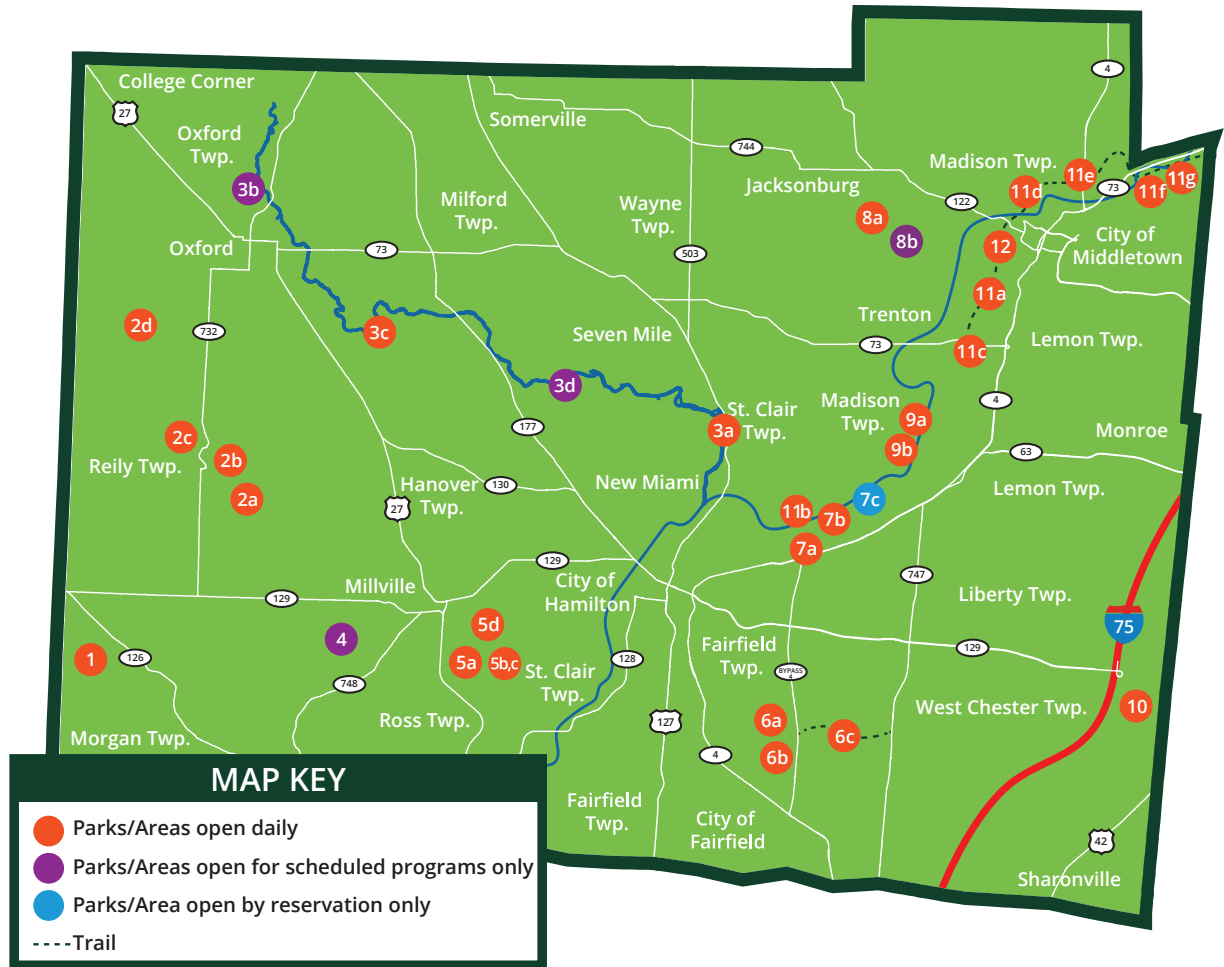

June 7 - Rentschler Forest MetroPark
Reigart Road Area

June 14 - Forest Run MetroPark
Wildlife Preserve Area

June 21 - Four Mile Creek MetroPark
Antenen Preserve

June 28 - Pond Study - Forest Run MetroPark
Welcome Center

July 5 - Indian Creek MetroPark Oxford
Reily Road Area

July 12 - Elk Creek MetroPark
Sebald Park Area

July 19 - Governor Bebb MetroPark

July 26 - Rentschler Forest MetroPark
Timberhill Area

1. GOVERNOR BEBB METROPARK

1979 Bebb Park Lane Okeana OH 45053
Bebb Natural Area
Dry Fork Campground
Pioneer Village

2. INDIAN CREEK METROPARK

2a. Bunker Hill Cemetery
 5351 Reily-Millville Road Oxford OH 45056
2b. Oxford Road Area
 1899 Oxford-Reily Road (SR 732)
 Oxford OH 45056
2c. Springfield Road Area
 6500 Springfield Road Oxford OH 45056
2d. Pioneer Church
 3000 Indian Creek Road Oxford OH 45056

3. FOUR MILE CREEK METROPARK

3a. Antenen Preserve
 2385 Treiber Road Hamilton OH 45011
3b. Mill Race Area
 5911 Morning Sun Road Oxford OH 45056
3c. Sycamore Bluffs Area
 3742 Lanes Mills Road Hamilton OH 45011
3d. Davidson Woods Area
 1200 Hogue Road Hamilton OH 45013