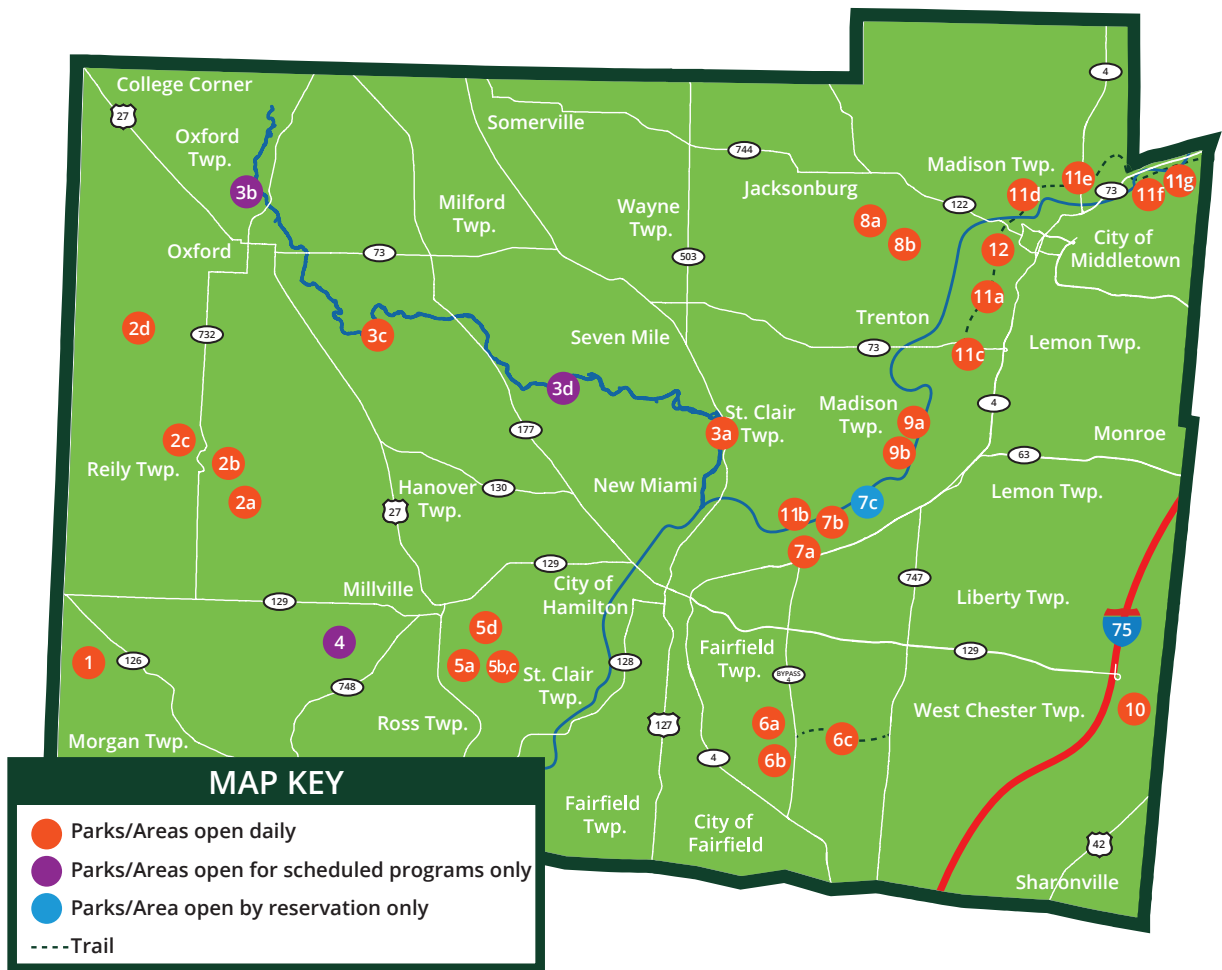

Saturday, September 7, 2019 | 8:30 a.m. - 10:00 a.m. | **Governor Bebb MetroPark Pioneer Village**

SHOOTING FALL COLORS

Embrace Autumn at the Farm as we search for fall colors and capture photographs of the historic Farmstead. Learn tips for capturing fall colors and share a little about how to use color theory in your photography.

Saturday, November 9, 2019 | 9:00 a.m. - 10:30 a.m. | **Chrisholm MetroPark Historic Farmstead**

All programs are FREE. Registration is required by the day before each program.

cmw/sjb 190206 approved

1. GOVERNOR BEBB METROPARK

1979 Bebb Park Lane Okeana OH 45053
Bebb Natural Area
Dry Fork Campground
Pioneer Village

2. INDIAN CREEK METROPARK

2a. Bunker Hill Cemetery
 5351 Reily-Millville Road Oxford OH 45056
2b. Oxford Road Area
 1899 Oxford-Reily Road (SR 732)
 Oxford OH 45056
2c. Springfield Road Area
 6500 Springfield Road Oxford OH 45056
2d. Pioneer Church
 3000 Indian Creek Road Oxford OH 45056

3. FOUR MILE CREEK METROPARK

3a. Antenen Preserve
 2385 Treiber Road Hamilton OH 45011
3b. Mill Race Area
 5911 Morning Sun Road Oxford OH 45056
3c. Sycamore Bluffs Area
 3742 Lanes Mills Road Hamilton OH 45011
3d. Davidson Woods Area
 1200 Hogue Road Hamilton OH 45013