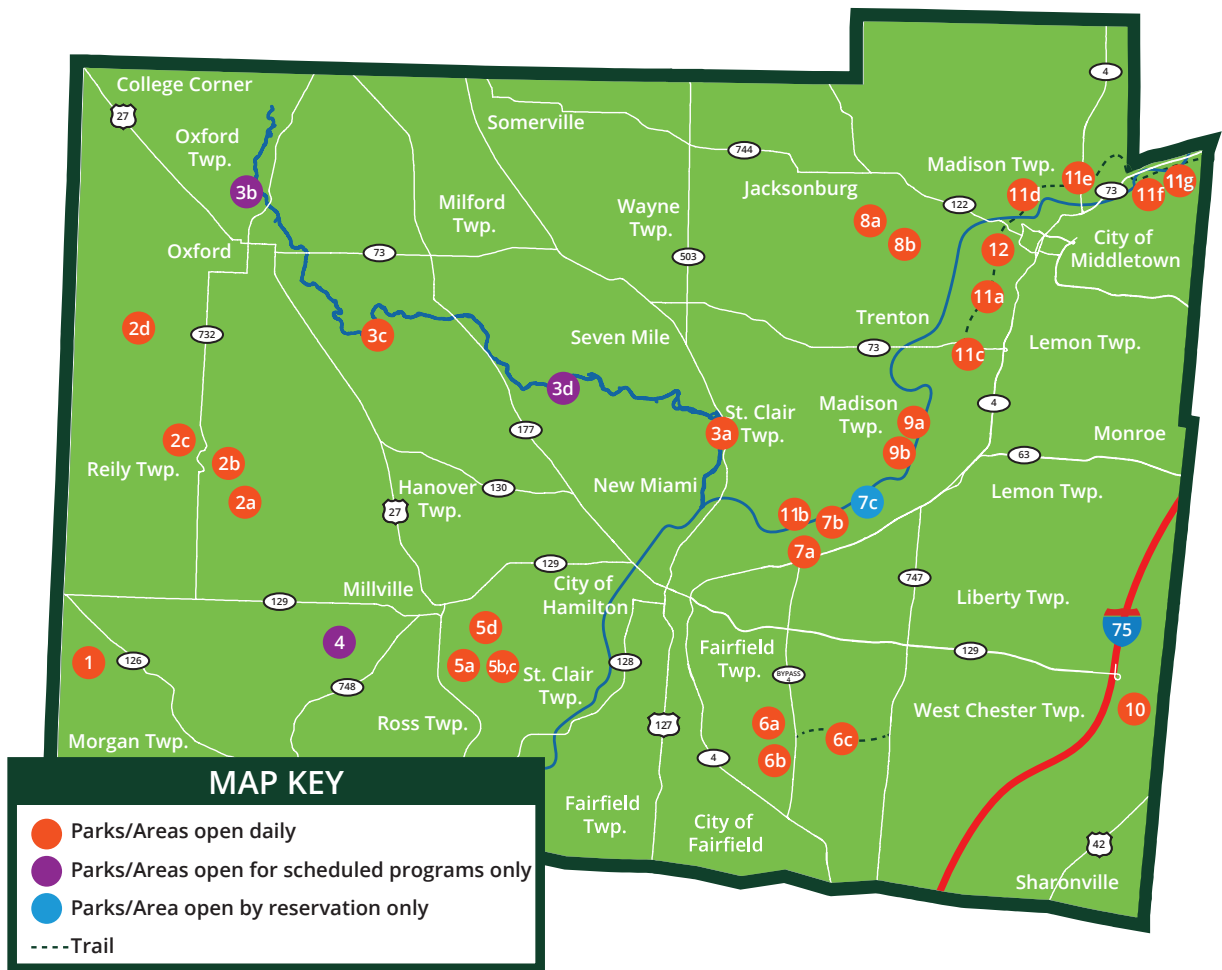

MEET THE PLANET: MOON & MARS

Rentschler Forest MetroPark
Riegart Road Area
Saturday, February 16, 2019
5:30 p.m. – 8:30 p.m.

PERSEID METEOR SHOWER WATCH

Forest Run MetroPark
Wildlife Preserve Area
Saturday, August 10, 2019
9:00 p.m. – 12:00 a.m.

ORIONID METEOR SHOWER WATCH

Governor Bebb MetroPark
Saturday, October 19, 2019
7:00 p.m. – 10:00 p.m.

MEET THE PLANET: JUPITER

Elk Creek MetroPark
Sebald Park Area
Saturday, June 8, 2019
8:30 p.m. – 11:30 p.m.

MEET THE PLANET: SATURN

Forest Run MetroPark
Timberman Ridge
Saturday, September 7, 2019
7:30 p.m. – 10:30 p.m.

LEONID METEOR SHOWER WATCH

Elk Creek MetroPark
Meadow Ridge Area
Saturday, November 16, 2019
6:00 p.m. – 9:00 p.m.

513.867.5835 | YourMetroParks.net

Motor Vehicle Permit Required. FREE to Butler County Residents. Non-Residents \$5/daily or \$10/annually.

1. GOVERNOR BEBB METROPARK

1979 Bebb Park Lane Okeana OH 45053
Bebb Natural Area
Dry Fork Campground
Pioneer Village