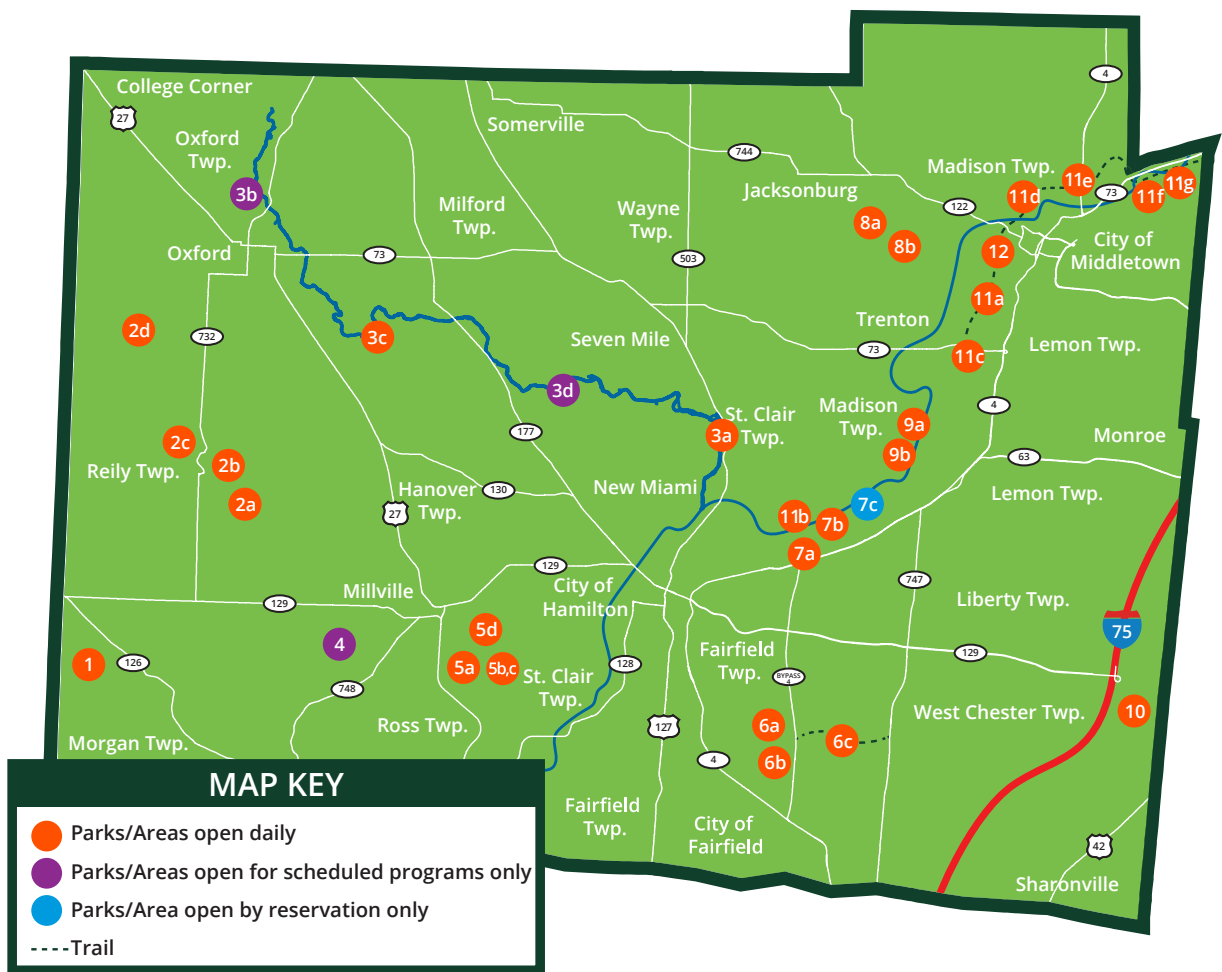

THE WOLF MOON

Friday, January 10, 2020
6:30 p.m. – 8:00 p.m.
Forest Run MetroPark
Wildlife Preserve Area

THE STRAWBERRY MOON

Friday, June 5, 2020
9:00 p.m. – 10:30 p.m.
Governor Bebb MetroPark

THE STURGEON MOON

Saturday, August 1, 2020
9:00 p.m. – 10:30 p.m.
Rentschler Forest MetroPark
Reigart Road Area

THE COLD MOON

Wednesday, December 30, 2020
5:30 p.m. – 7:00 p.m.
Elk Creek MetroPark
Meadow Ridge Area

513.867.5835 | YourMetroParks.net

Motor Vehicle Permit Required. FREE to Butler County Residents. Non-Residents \$5/daily or \$10/annually.

1. GOVERNOR BEBB METROPARK

1979 Bebb Park Lane Okeana OH 45053
Bebb Natural Area
Dry Fork Campground
Pioneer Village

2. INDIAN CREEK METROPARK

2a. Bunker Hill Cemetery
 5351 Reily-Millville Road Oxford OH 45056
2b. Oxford Road Area
 1899 Oxford-Reily Road (SR 732)
 Oxford OH 45056
2c. Springfield Road Area
 6500 Springfield Road Oxford OH 45056
2d. Pioneer Church
 3000 Indian Creek Road Oxford OH 45056