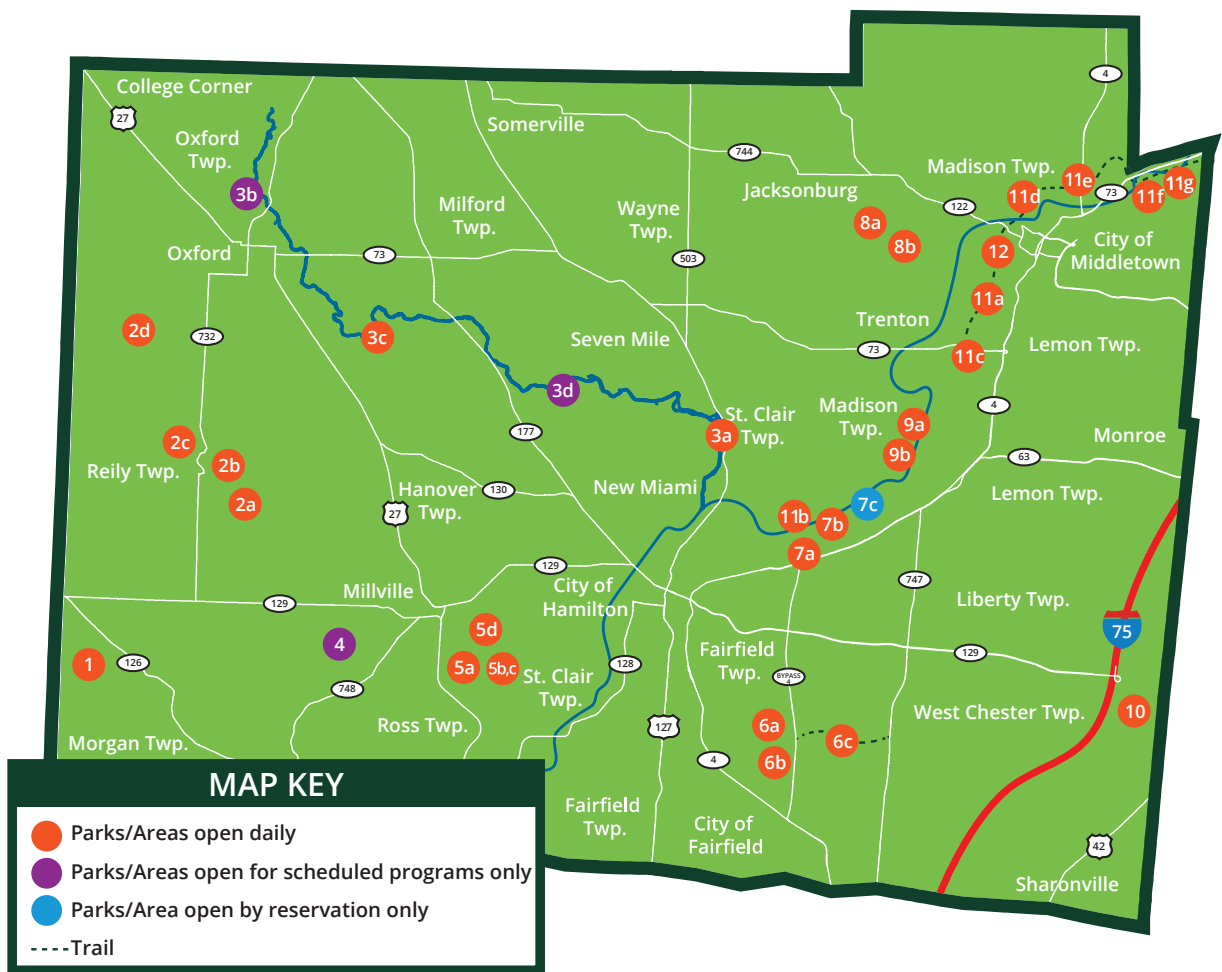

Rentschler Forest MetroPark

Reigart Road Area

5701 Reigart Road
Hamilton OH 45011

Saturday, March 28, 2020

Four Mile Creek MetroPark

Davidson Woods Area

Meet at Meijer Parking Lot
1560 Main Street
Hamilton OH 45013

Indian Creek MetroPark

Springfield Road Area

6500 Springfield Road
Oxford OH 45056

Saturday, April 4, 2020

Harbin Park

1300 Hunter Road
Fairfield OH 45014

Saturday, April 18, 2020

Register for this hike only by
calling 513-867-5348

513.867.5835 | YourMetroParks.net

Motor Vehicle Permit Required. FREE to Butler County Residents. Non-Residents \$5/daily or \$10/annually.

1. GOVERNOR BEBB METROPARK

1979 Bebb Park Lane Okeana OH 45053
Bebb Natural Area
Dry Fork Campground
Pioneer Village

2. INDIAN CREEK METROPARK

2a. Bunker Hill Cemetery
 5351 Reily-Millville Road Oxford OH 45056
2b. Oxford Road Area
 1899 Oxford-Reily Road (SR 732)
 Oxford OH 45056
2c. Springfield Road Area
 6500 Springfield Road Oxford OH 45056
2d. Pioneer Church
 3000 Indian Creek Road Oxford OH 45056