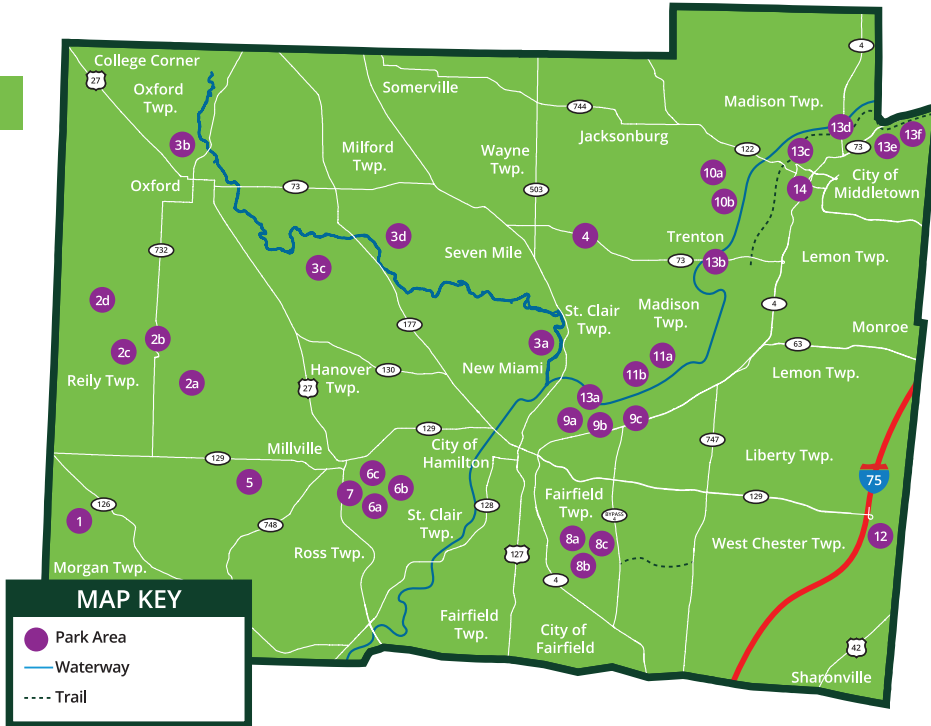

**THINGS WITH WINGS
MONARCH TAGGING
& BUTTERFLY HIKE
GREAT OUTDOOR WEEKEND**

Forest Run MetroPark
Timberman Ridge Area
Sun., Sept. 25, 12:00 p.m. – 2:00 p.m.
FREE

**SHOW & TELL ON THE FARM
DOGS ON THE FARM
GREAT OUTDOOR WEEKEND**

Chrisholm MetroPark
Historic Farmstead
Sun., Sept. 25, 2:00 p.m. – 3:00 p.m.
FREE

**SHOW & TELL ON THE FARM
WHAT'S IN THE BREAD?**

Chrisholm MetroPark
Historic Farmstead
Sun., Sept. 29, 2:00 p.m. – 3:00 p.m.
FREE

PARK LOCATIONS

1. Governor Bebb MetroPark 1979 Bebb Park Lane Okeana OH 45053 2. Indian Creek MetroPark 2a. Oxford-Reily Road Area 1899 Oxford-Reily Road (SR 732) Oxford OH 45056 2b. Springfield Road Area 6500 Springfield Road Oxford OH 45056 2c. Pioneer Church Area 3000 Indian Creek Road Oxford OH 45056 2d. Bunker Hill Cemetery 5351 Reily-Millville Road Oxford OH 45056 3. Four Mile Creek MetroPark 3a. Antenen Nature Preserve 2385 Treiber Road Hamilton OH 45011 3b. Mill Race Preserve Area 5401 Corso Road Oxford OH 45056 3c. Sycamore Bluffs Area 3742 Lanes Mill Road Oxford OH 45056 3d. Davidson Woods Area * 1200 Hogue Road Hamilton OH 45013 4. Angst Nature Preserve MetroPark 4050 Trenton-Oxford Road Hamilton OH 45011 5. Salamander Run Preserve 4821 Layhigh Road Hamilton OH 45013	6. Forest Run MetroPark 6a. Administrative Office 2051 Timberman Road Hamilton OH 45013 6b. Timberman Ridge Area 1976 Timberman Road Hamilton OH 45013 6c. Wildlife Preserve Area 1810 New London Road Hamilton OH 45013 7. Green Heron MetroPark 2161 New London Rd. Hamilton, OH 45013 8. Gilmore MetroPark 8a. Gilmore Road Area 7950 Gilmore Road Hamilton OH 45015 8b. Bilstein Boulevard Area 8300 Bilstein Boulevard Hamilton OH 45015 8c. Miami-Erie Canal Trail 8290 Seward Road Fairfield OH 45011 9. Rentschler Forest MetroPark 9a. Reigart Road Area 5701 Reigart Road Hamilton OH 45011 9b. Line Hill Mound Area 3620 Hamilton Middletown Road Hamilton OH 45011 9c. Timberhill Area ** 3976 Hamilton-Middletown Road Hamilton OH 45011 10. Elk Creek MetroPark 10a. Sebald Park Area 5580 Elk Creek Road Middletown OH 45042 10b. Meadow Ridge Area 5101 Circle Parkway Middletown OH 45042	11. Chrisholm MetroPark 11a. Historic Farmstead Area 2070 Woodsdale Road Trenton OH 45067 11b. Woodsdale Area 1917 Woodsdale Road Trenton OH 45067 12. Voice of America MetroPark 7850 VOA Park Drive West Chester OH 45069 13. Great Miami River Trail 13a. South Section 5701 Reigart Road Hamilton OH 45011 North Section Trailheads 13b. Trenton Trailhead 50 Oxford State Road Middletown OH 45044 13c. Columbia Trailhead 26 North Carmody Boulevard Middletown OH 45042 13d. Eagle Trailhead 2399 North Carmody Boulevard Middletown OH 45042 13e. Flyer Trailhead 3801 North Verity Parkway Middletown OH 45042 13f. Miami Trailhead 4401 North Verity Parkway Middletown OH 45042 14. River Center at Bicentennial Commons Middletown 120 South Carmody Boulevard Middletown OH 45044

*Parks / Areas open for scheduled programs only.
**Parks / Areas open by reservation only.

**Registration is required for all of these programs.

For all other programs, registration is requested and walk-ins are welcome!

SCAN ME

YourMetroParks.net | 513.867.5835